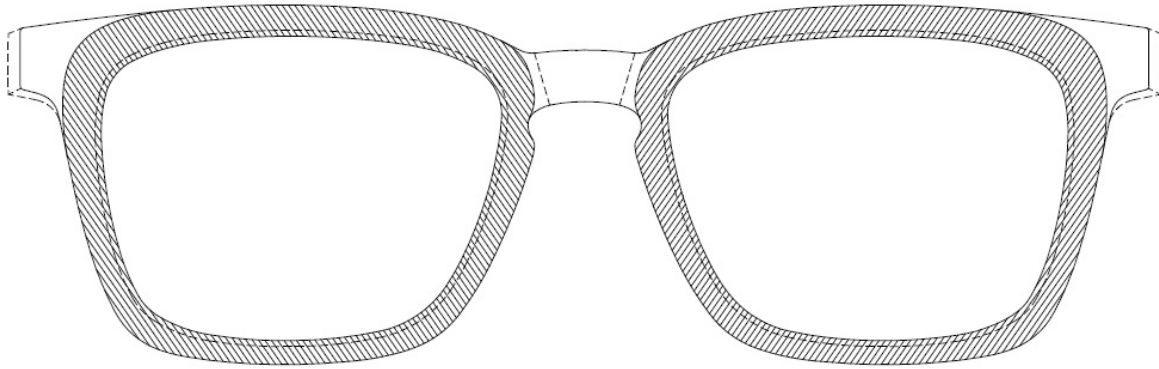

GOALIE

 VTO AVAILABLE

PHILOSOPHY

Keep your eye on the puck with this delightful round style. Rich and dark acetate and a keyhole bridge give this style a maturity that doesn't sacrifice personality.

SIZE

A 51 | B 39 | ED 56 | DBL 19 | TMPL 140

COLORS

- GREY - GREY STRIPE MATTE
- HORN - HORN MATTE
- MDNT - MIDNIGHT HORN
- TORT - TORTOISE

FEATURES

- Square shape
- Keyhole bridge
- 3 Barrel hinge
- OBE injection safety screws

MATERIALS

- Premium acetate