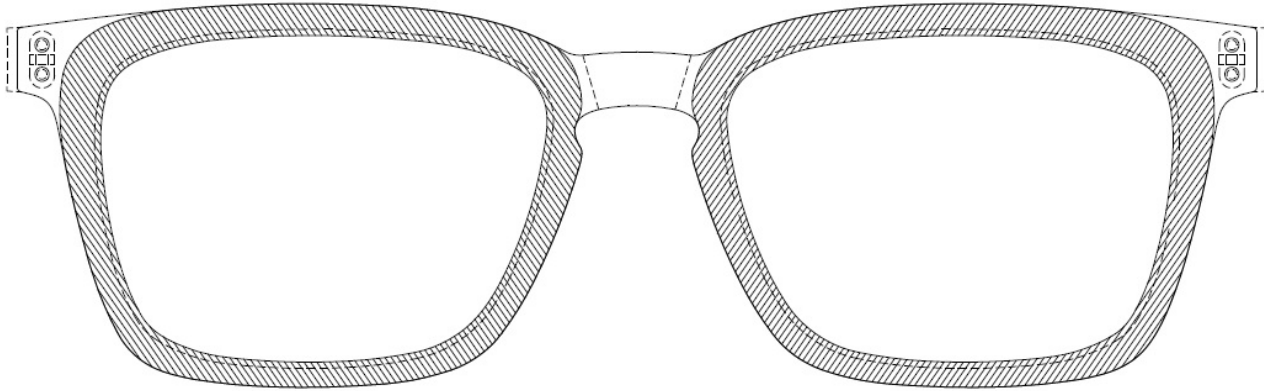

SLAPSHOT

 VTO AVAILABLE

PHILOSOPHY

Bold striations in this acetate frame give the impression of a hockey puck racing towards the goal. This solidly pigmented sibling of the Ice Hockey packs the same punchy profile with new and dynamic colors.

SIZE

A 55 | B 40 | ED 60 | DBL 20 | TMPL 147

COLORS

- BLUE - BLUE GREY HORN
- BRWN - BROWN FOG
- KHKI - KHAKI HORN
- ORNG - ORANGE

FEATURES

- Square shape
- Keyhole bridge
- 3 Barrel hinge
- OBE injection safety screws

MATERIALS

- Premium acetate

MINNESOTA LINGO

The slapshot is a hard, fast and loud shot, that can exceed speeds of 100 mph. This style of shot has become an iconic symbol of the game of hockey.