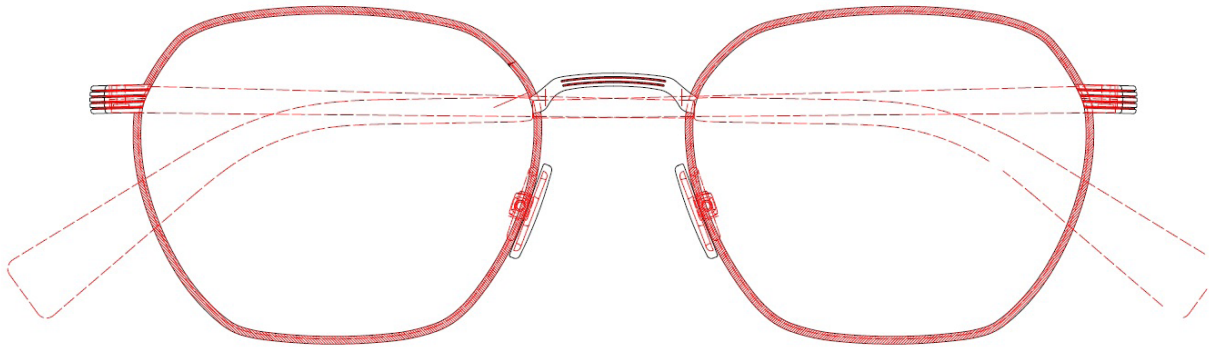

STUART

 VTO AVAILABLE

Philosophy

Stuart is a celebration of metalworking, with a finely-wrought, unique shape and beautifully detailed hinge accent. Sleek and sophisticated, this style is a fresh take on vintage metal frames.

Size

A 52 | B 43 | ED 55 | DBL 20 | TMPL 150

Colors

- BLK - BLACK GOLD
- BRNZ - BRONZE TORTOISE
- NAVY - NAVY GUN

Features

- Square shape
- Adjustable nose pads
- 3 Barrel hinge
- OBE injection safety screws